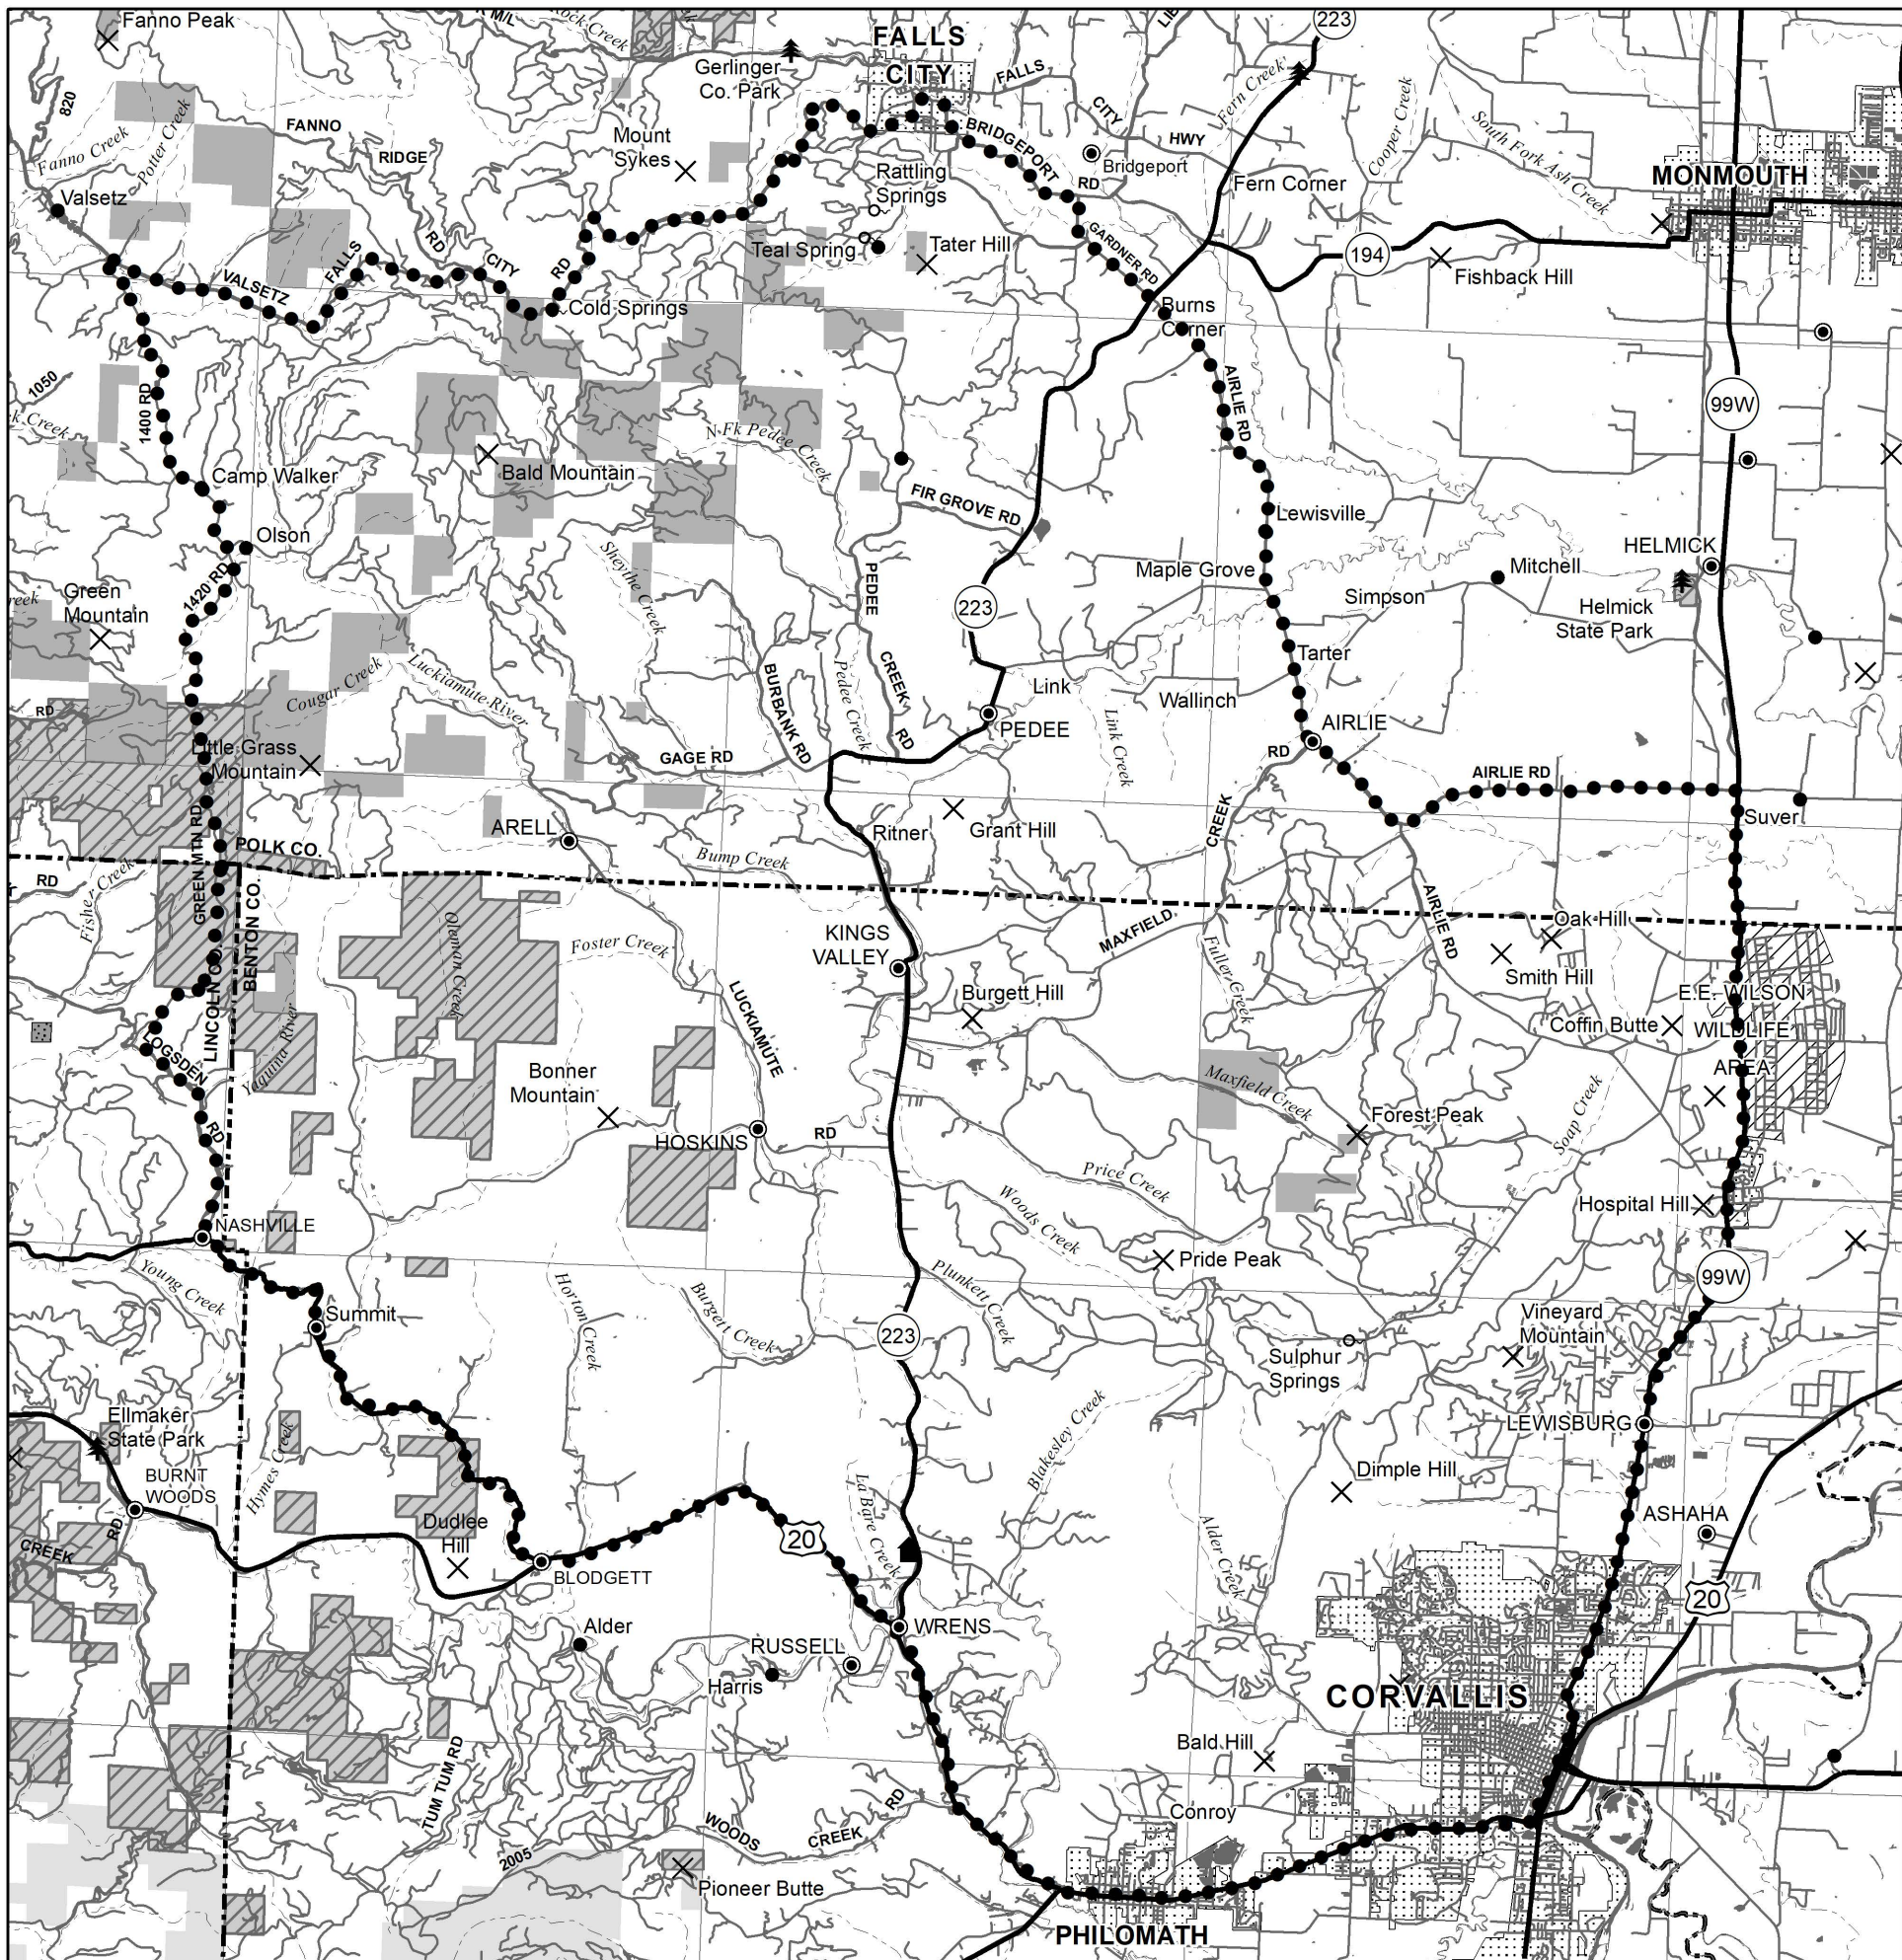

R. 8 W

R. 7 W

R. 6 W

R. 5 W

R. 4 W

T. 8 S
T. 9 S
T. 10 S
T. 11 S
T. 12 S
T. 13 S

Northeast Asea Controlled Elk Hunt

- Hunt Area Boundary
- Bureau of Indian Affairs Land
- ▨ Oregon State Land
- BLM Land
- US Forest Service Land
- Private Land

1 inch = 2 miles

This product is for informational purposes and may not have been prepared for, or be suitable for legal, engineering, or surveying purposes. Users of this information should review or consult the primary data and information sources to ascertain the usability of this information.